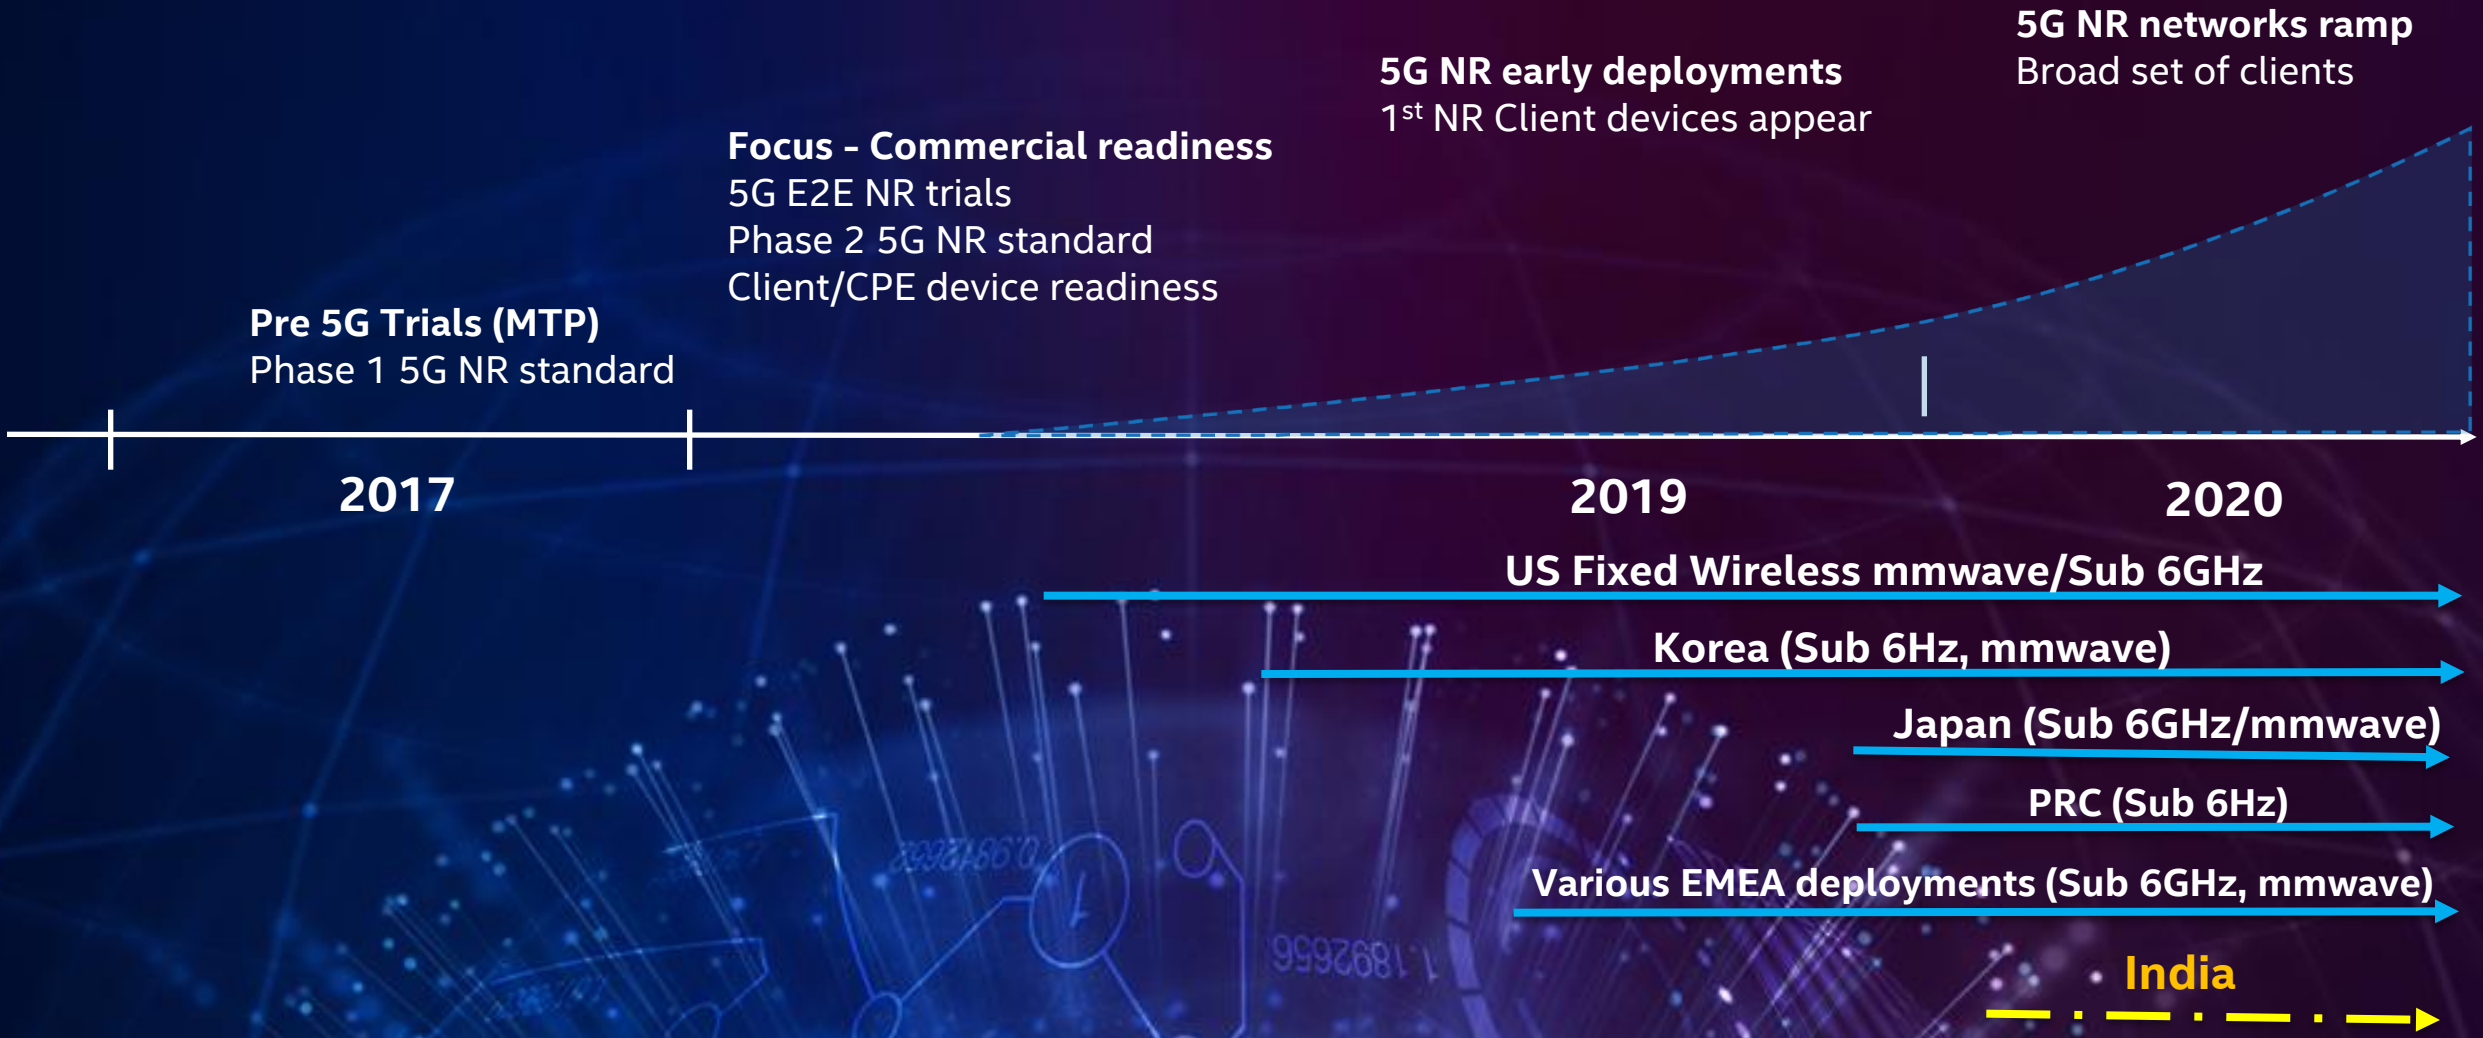

5G TIMELINE ... GETTING READY FOR COMMERCIAL DEPLOYMENTS

WE NEED TO START NOW TO REALIZE "VISION 2020"