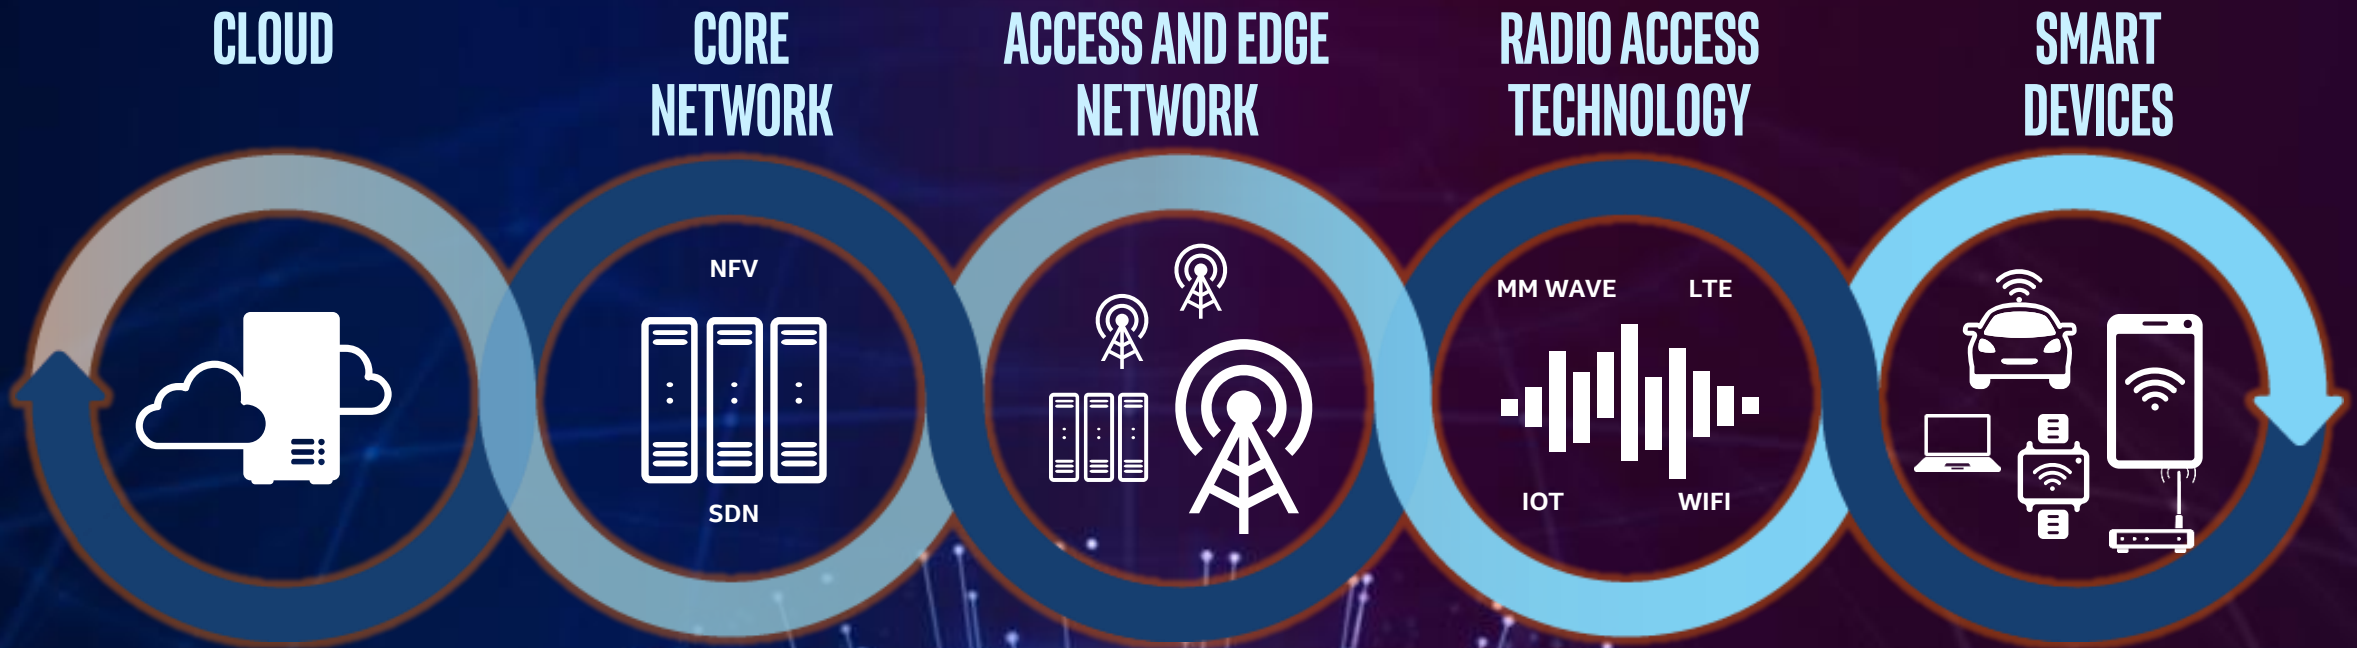

CONNECTED AIRPLANE
5 TB
OF DATA/DAY

SMART FACTORY
1 PB
OF DATA/DAY

CLOUD VIDEO PROVIDERS
750 PB
OF VIDEO/DAY

WILL NEED AN END-TO-END STRATEGY

PROGRAMMABLE, FLEXIBLE PLATFORMS IS KEY

TRANSFORMING THE NETWORK END-TO-END

ONE ARCHITECTURE ACROSS THE NETWORK, FROM DEVICE TO CLOUD

ENABLING ONE COMPUTE PLATFORM FROM EDGE TO CLOUD – **PLACED WHERE IT IS NEEDED**

THAT ARE A COMPOSITE OF SERVICES...

Lets Look at Smart Stadium Use case