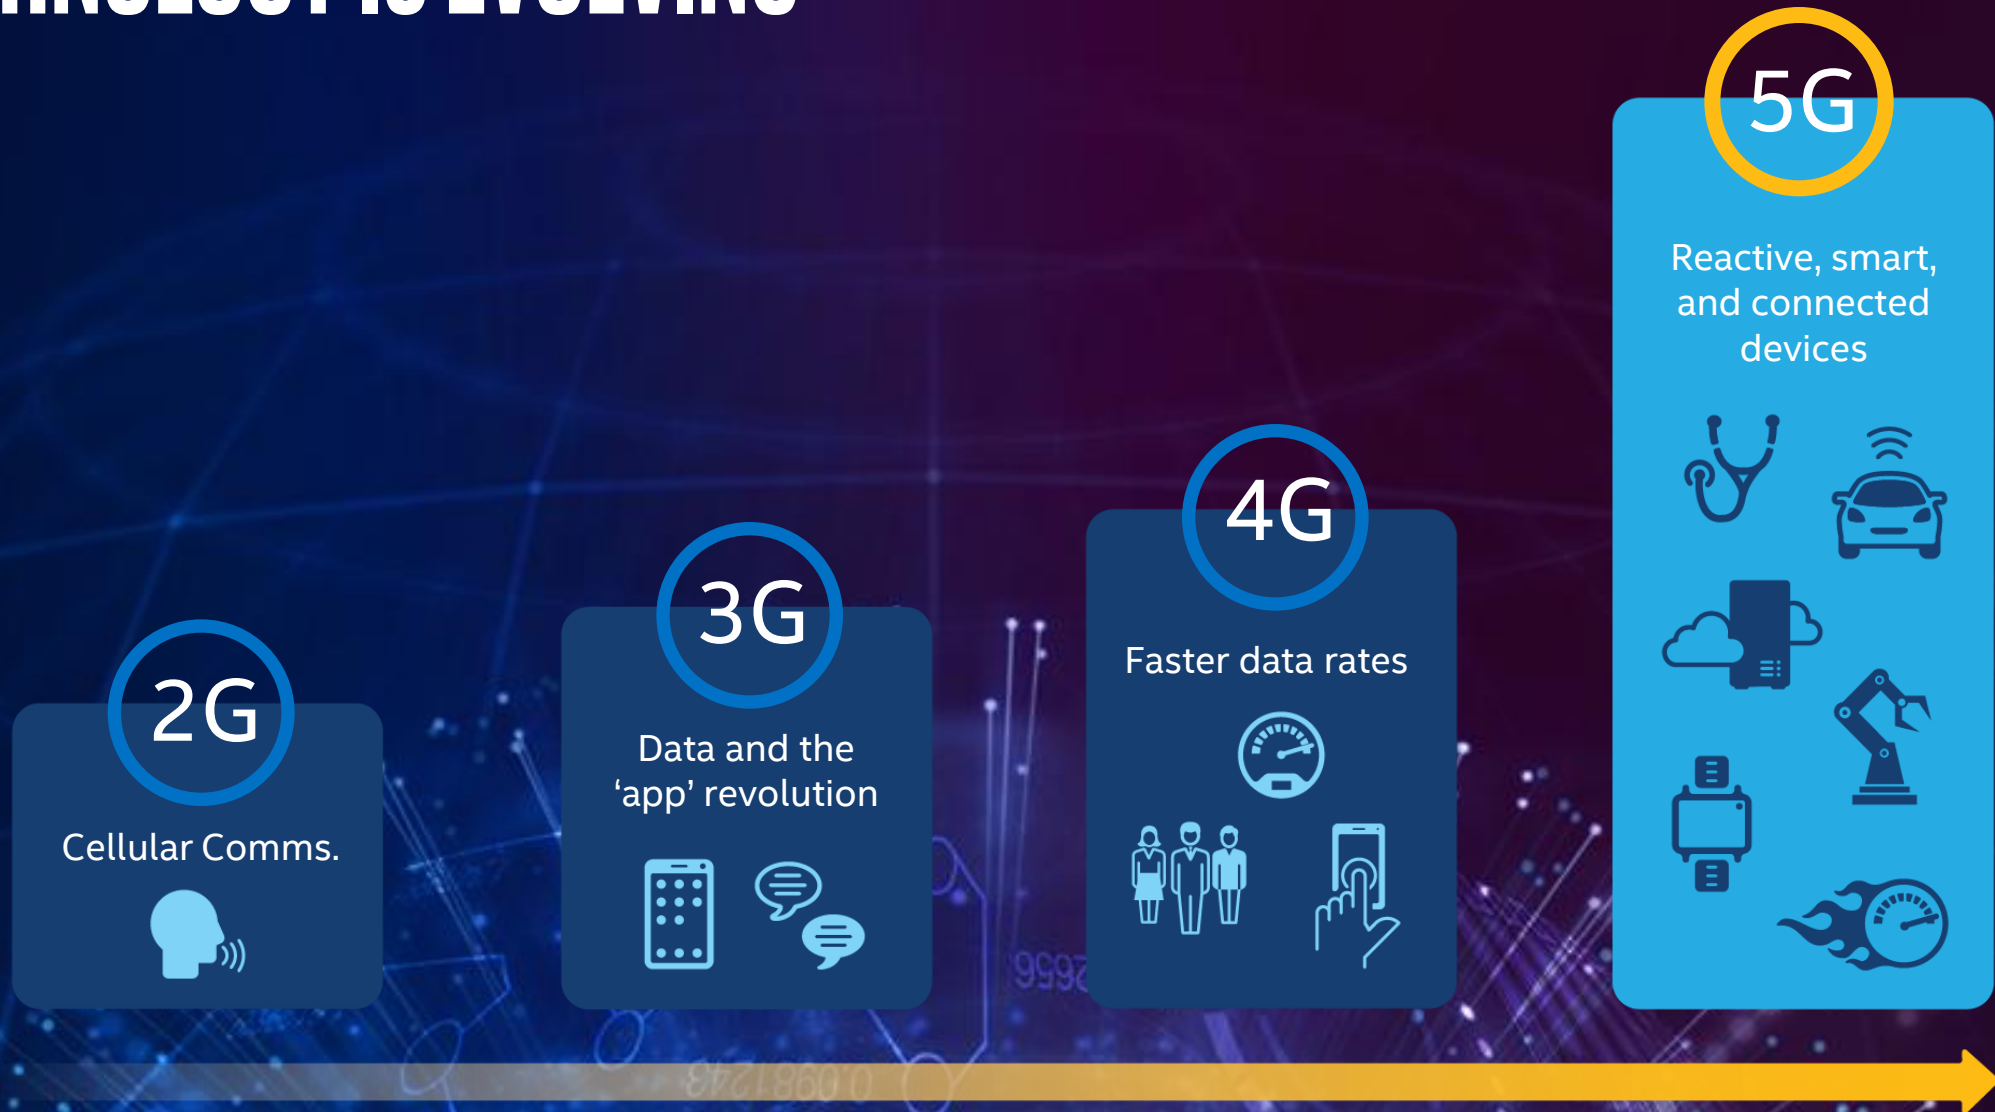

TECHNOLOGY IS EVOLVING